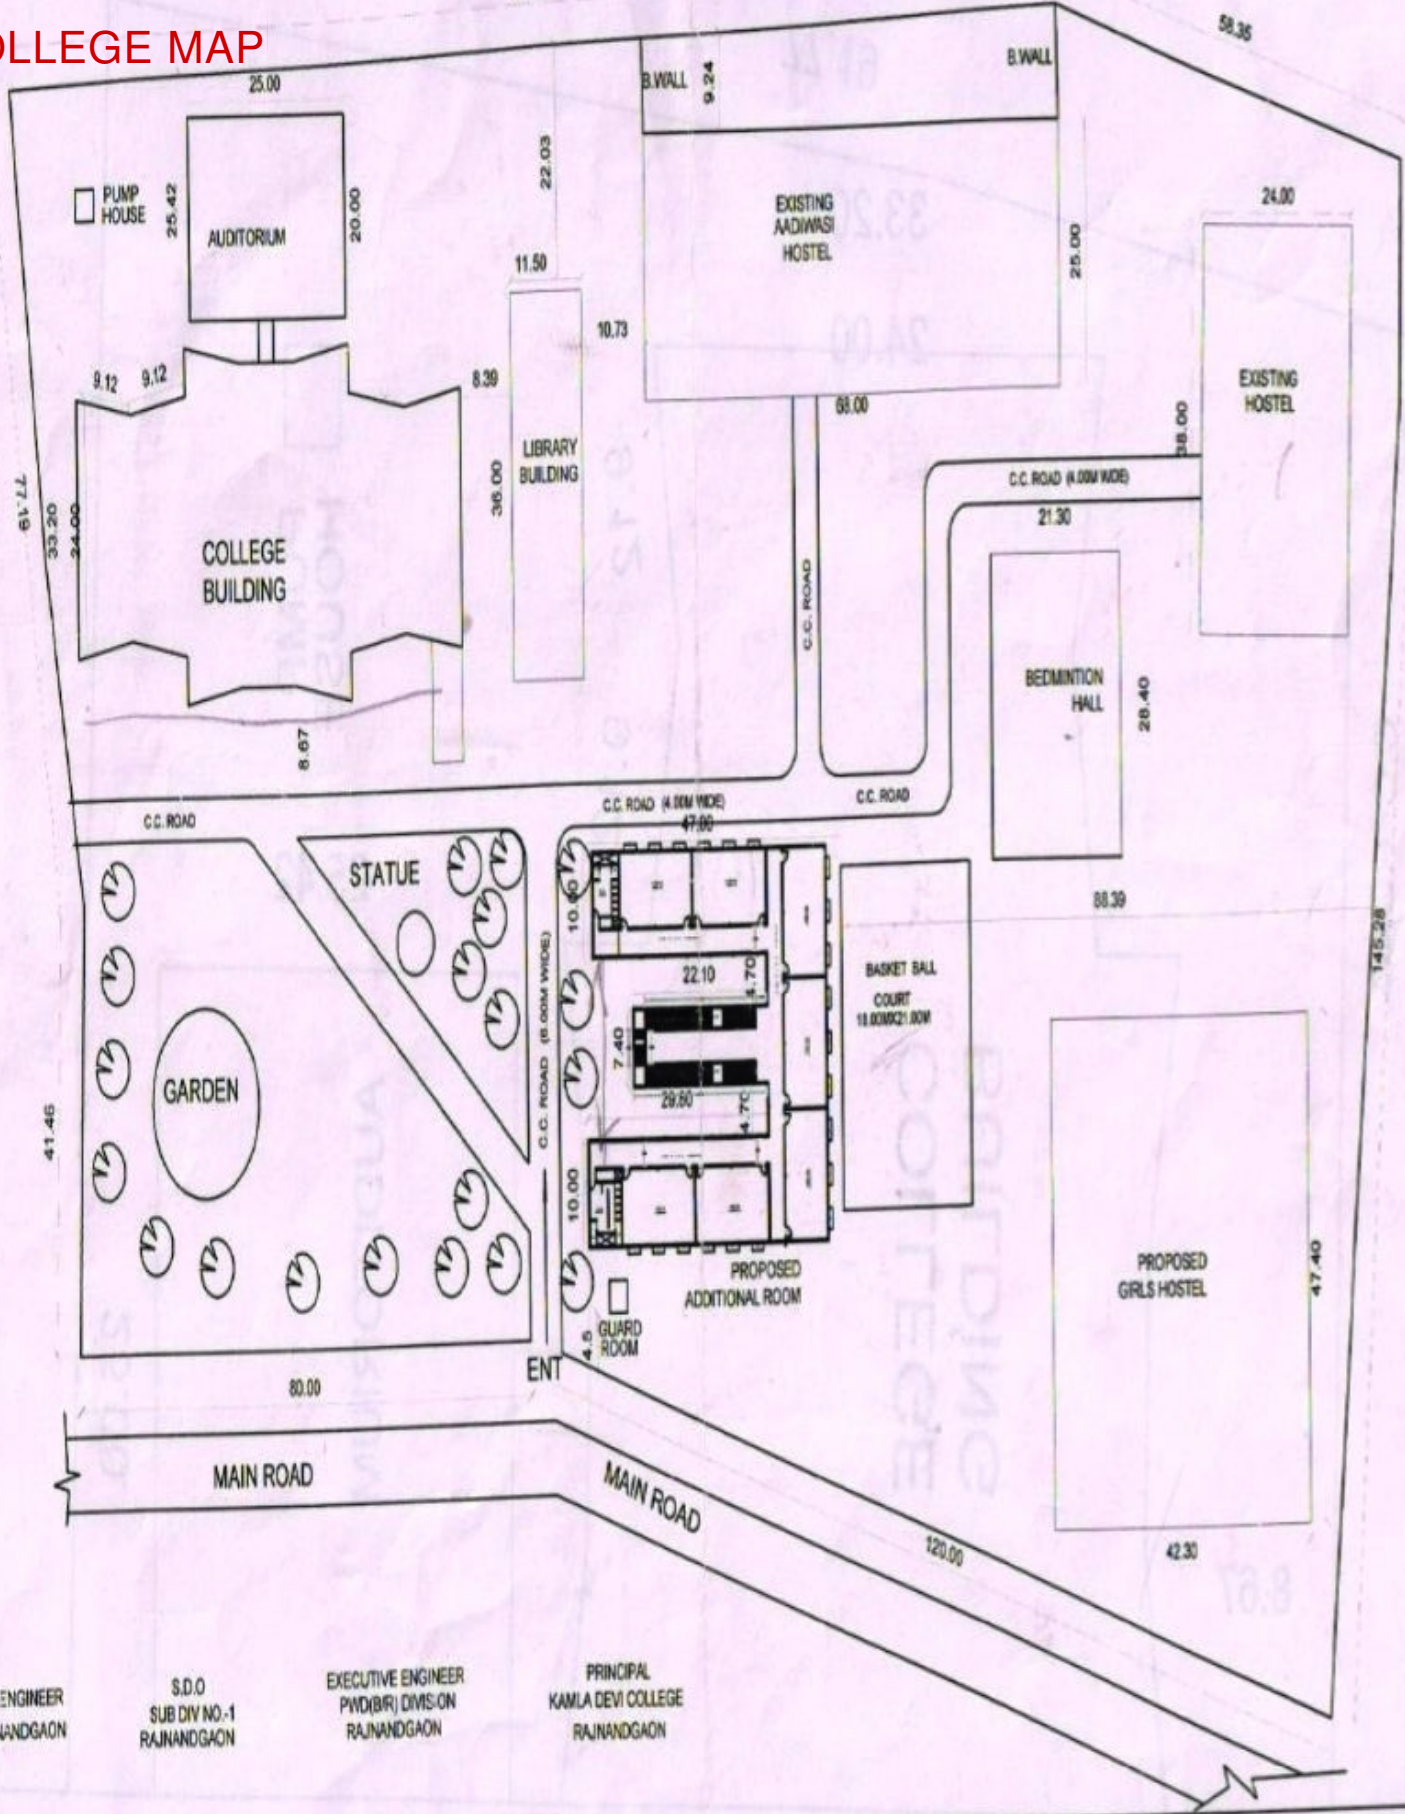

41	36	Class Room/Political Deptt.	
LIBRARY BUILDING GROUND FLOOR			
42	39	Maths Deptt.	Computer with Internet
43	40	Class Room	
44	41	Washroom (for male)	
45	42	Washroom (for female)	
46	43	Physics Lab	
47	44	Class Room/Botany (Varamda) & Micro Bio Lab	Computer with Internet
LIBRARY BUILDING FIRST FLOOR			
48	45	e-Library	Wi-Fi/Multimedia Projector
49	46	Central Library/Reading Room	Computer with Internet & Soul Software/Photo Copier/ Printer
RUSA BUILDING GROUND FLOOR			
50	55	Class Room	Sound system
51	56	Class Room	Sound system
52	57	Class Room	Sound system
53	58	Wash Room (for students)	
54	59	Girls Common Room	
55	60	Class Room	Sound system
56	61	Home Science Kitchen	
57	62	Wash Room (for male)	
58	63	Home Science Deptt.	
59	64	Class Room	Sound system
60	65	Class Room	Sound system
61	66	Class Room/Computer Lab	
FIRST FLOOR			
62	67	Class Room	Sound system
63	68	Class Room/Smart Class	Wi-Fi/ Multimedia Projector /Smart Board
64	69	Class Room/Seminar Hall	Wi-Fi/ Multimedia Projector /Sound system/Podium Stand
65	70	Wash Room (for students)	
OTHER INFRASTRUCTURE			
66	50	Sports Hall	Sound System
67	51	Girls Hostel No. 1(50 Seater)	
68	52	Girls Hostel No. 2 (100 Seater)	Television / CCTV
69	53	Hostel Manager Residence	
70	54	Hostel Watch Man Residence	

NOTE : CCTV cameras have been installed in the Main building of the college, RUSA building, Hostel and Library.

[Signature]
Principal

Seal with Signature
Govt. Kamla Devi Rathi
Mahila Mahavidyalaya,
Rajnandgaon (C.G.)

COLLEGE MAP

SUB ENGINEER
RAJNANDGAON

S.D.O
SUB DIV NO.-1
RAJNANDGAON

EXECUTIVE ENGINEER
PWD(BR) DIVISION
RAJNANDGAON

PRINCIPAL
KAMLA DEVI COLLEGE
RAJNANDGAON